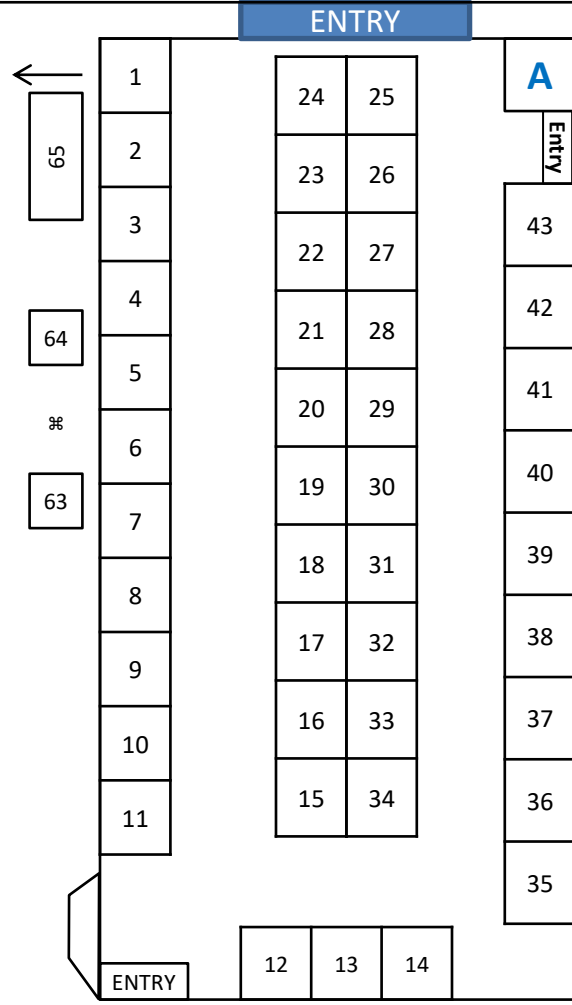

Finders Spring market

May 4
9a-3p

Restrooms

The Most Fun
Fancy Flea Around!

NEW LOCATION!!!

Progress City
E Sixth Progress St, Decatur, IL
Enter on College Park Dr off of
Brush College Rd (next to
Richland Community College).
Go through stop sign, take
next left –
Gate 9 Entrance

E. 3rd Progress St

NW Progress Ave

ENTRANCE (GATE 9)

- A : Market Info/Prize Table
1. Creative Grounds
 2. Boho Chic
 - 3-4 Audrie's Btq & Luxuries
 - 5 Head-Turners Hatworks
 - 6 Drenched in Peace
 - 7-8 Carriage House Crafts
 - 9 The Pink Rambler
 - 10-11 Me & Mommy's Closet
 - 12 Mandarin Mntn Memories
 - 13 Split
 - 14 Stacey's Studio
 - 15 Robyn's Nest
 - 16 Crafty Girl Co-Op
 - 17 Neva Bag Company
 - 18 Alex Ryan
 - 19 RexRose Studio
 - 20 Dave's Coffee Cakes
 - 21 A Lot on my Palette
 - 22 Piper & Hollow Boutique
 - 23-24 D&G Jewelry
 - 25-26 Angeltiques
 - 27 Angeltiques
 - 28 Aames Woodworking Art
 - 29-30 Beverly & Co
 - 31 Gracie Pie Apothecary
 - 32 Carol's Confections
 - 33 Salt Creek Crafts
 - 34 Deco Mesh Wrths /Miriam
 - 35-36 Happiness Trails Boutique
 - 37 This Lil Light of Mine
 - 38 Backroads Workshop
 - 39 Country Corner Jewelry
 - 40 VonTucker Designs