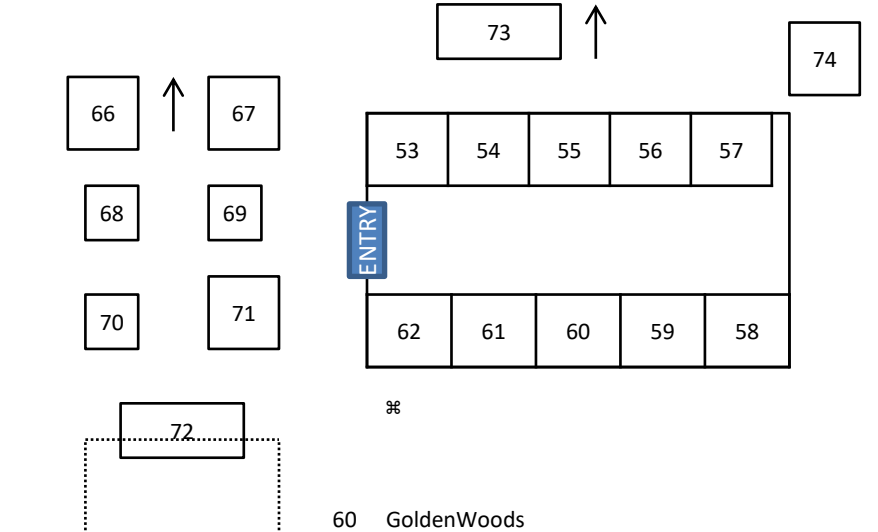

Finders Spring market

May 4
9a-3p

Restrooms

The Most Fun
Fancy Flea Around!

NEW LOCATION!!!

Progress City
E Sixth Progress St, Decatur, IL
Enter on College Park Dr off of
Brush College Rd (next to
Richland Community College).
Go through stop sign, take
next left –
Gate 9 Entrance

E. 3rd Progress St

NW Progress Ave

ENTRANCE (GATE 9)

- A : Market Info/Prize Table
1. Creative Grounds
 2. Boho Chic
 - 3-4 Audrie's Btq & Luxuries
 - 5 Head-Turners Hatworks
 - 6 Drenched in Peace
 - 7-8 Carriage House Crafts
 - 9 The Pink Rambler
 - 10-11 Me & Mommy's Closet
 - 12 Mandarin Mntn Memories
 - 13 Split
 - 14 Stacey's Studio
 - 15 Robyn's Nest
 - 16 Crafty Girl Co-Op
 - 17 Neva Bag Company
 - 18 Alex Ryan
 - 19 RexRose Studio
 - 20 Dave's Coffee Cakes
 - 21 A Lot on my Palette
 - 22 Piper & Hollow Boutique
 - 23-24 D&G Jewelry
 - 25-26 Angeltiques
 - 27 Angeltiques
 - 28 Aames Woodworking Art
 - 29-30 Beverly & Co
 - 31 Gracie Pie Apothecary
 - 32 Carol's Confections
 - 33 Salt Creek Crafts
 - 34 Deco Mesh Wrths /Miriam
 - 35-36 Happiness Trails Boutique
 - 37 This Lil Light of Mine
 - 38 Backroads Workshop
 - 39 Country Corner Jewelry
 - 40 VonTucker Designs